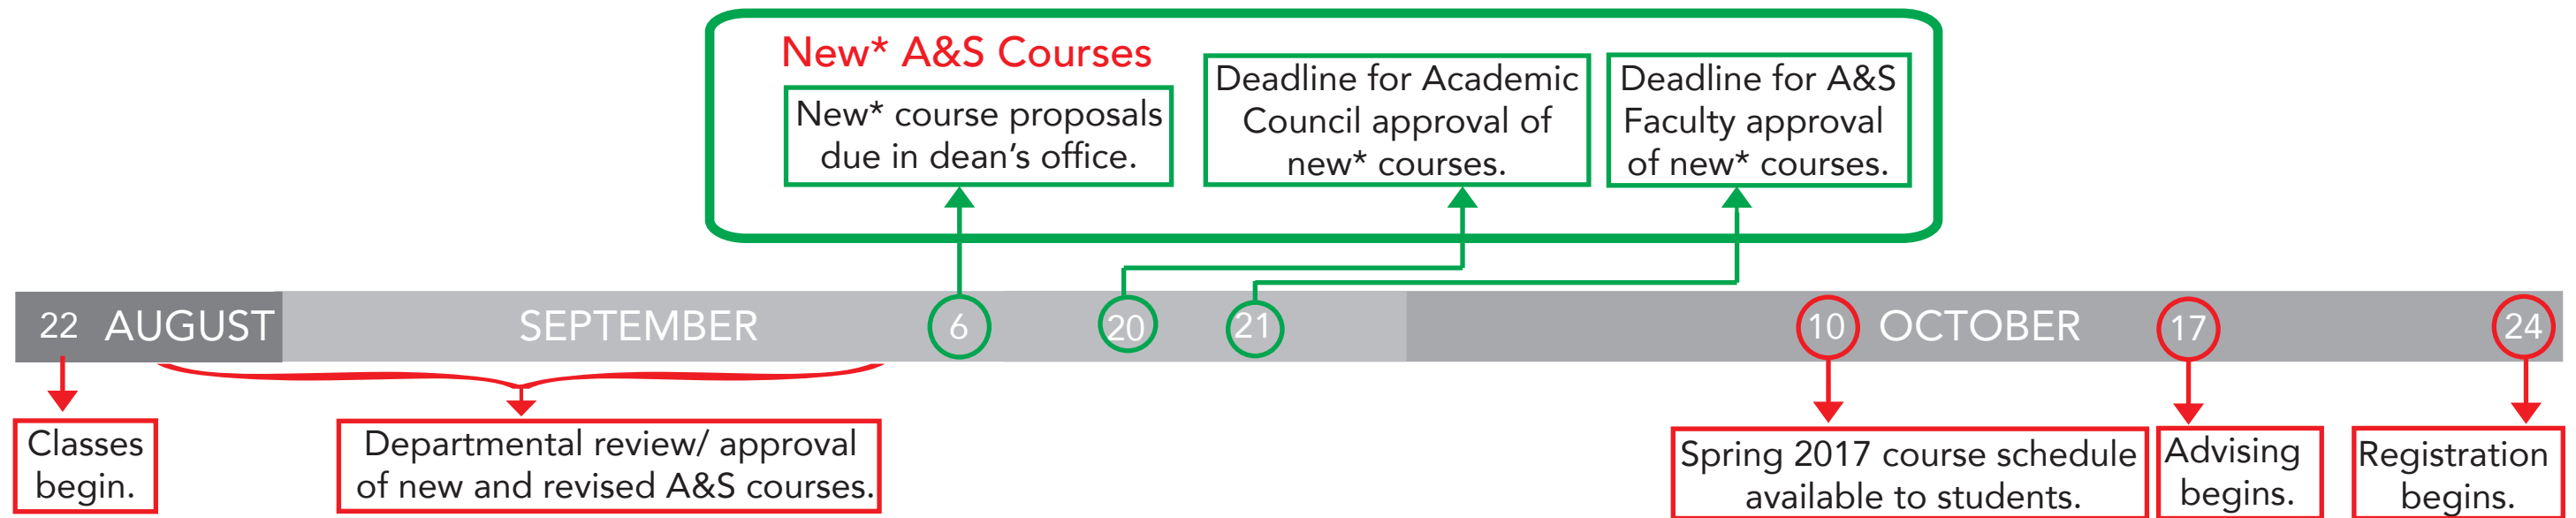

Timeline for new* A&S course approvals Fall 2016

Timeline for new* A&S course approvals Spring 2017

* **Revised** courses follow a similar timeline, but the process and requirements differ slightly. Details can be found at: <http://asadmin.richmond.edu/teaching/proposing-changes/new-courses.html>

The timeline for **General Education** courses can be found at: <http://asadmin.richmond.edu/teaching/proposing-changes/field-of-study/index.html>